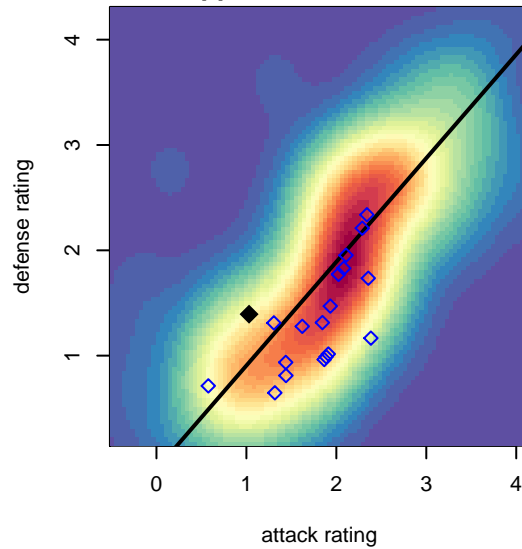

Venues played:
 2017 Clash At the Border Gold/Silver/Bronze
 2017 PSPL Classic 1 U16
 2017 AstroTurf Showcase GU16 C
 2017 PacNW Winter Classic 2002 Showcase P
 2017 WA Cup Silver Division

RSA Elite Giove G02
 Dots are actual minus expected GF (blue circles) and GA (red triangles).
 Blue line is smoothed change in attack strength. Red is smoothed change in defense strength.

**attack and defense variance (black dot)
relative to other teams
and top 10 in region**

**attack and defense rating
relative to others at age
and all opponents in last 13 months**

Performance relative to 13 month average