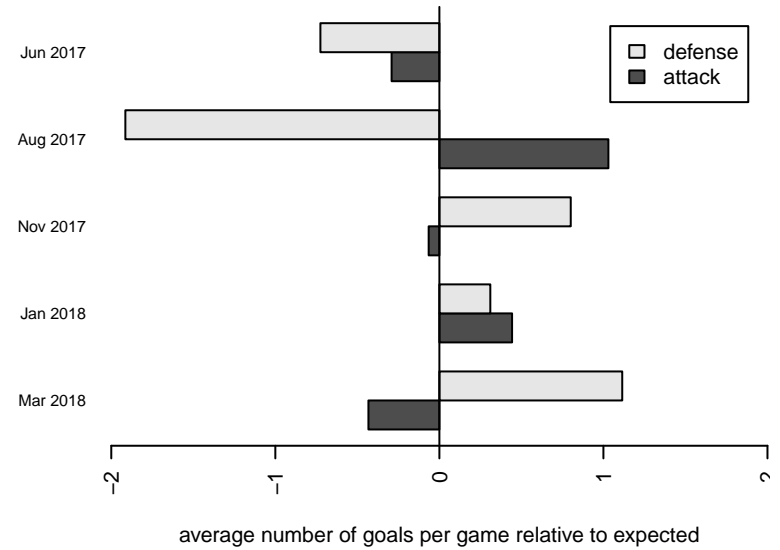

Performance relative to 13 month average