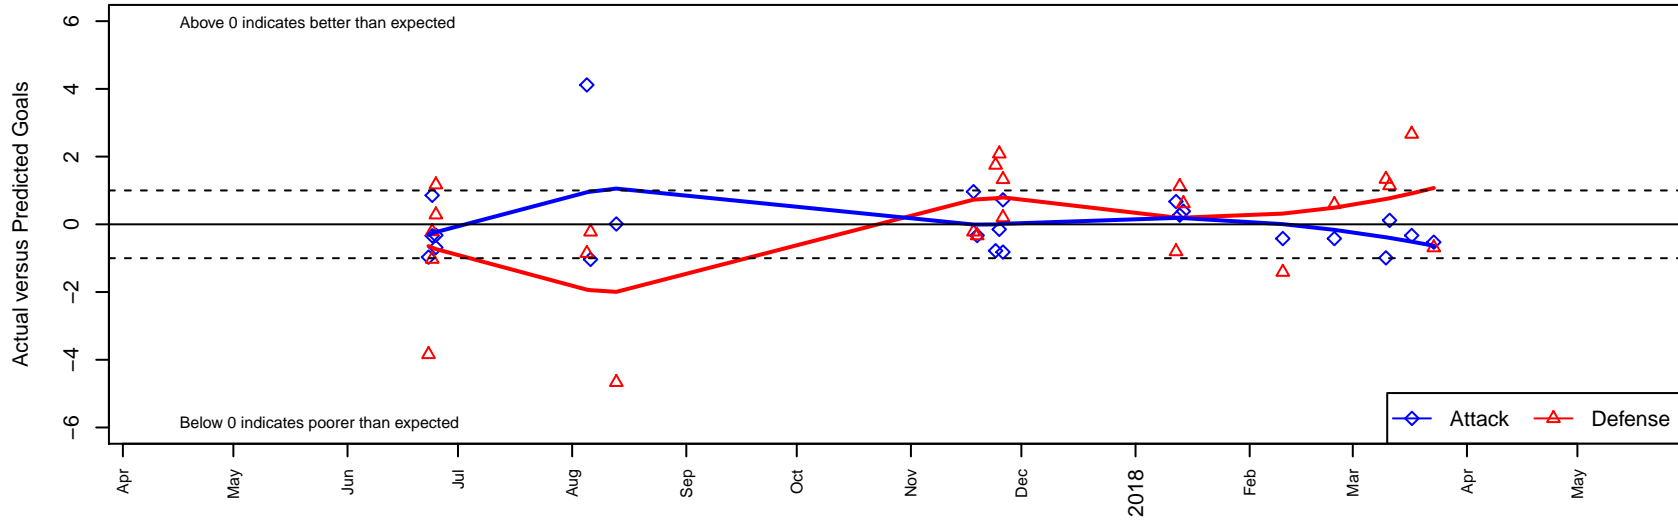

RSA Elite Giove G02

Rainier Soccer Alliance
 Puyallup, WA
 G02 total strength=1150
 attack=2.8 defense=4.03
 fall league = PSPL Classic 1 U16

alt names used:
 RSA Elite 02
 RSA Elite 02 Giove
 RAINIER SOCCER ALLIANCE ELITE 02 – RAI
 RSA Elite G02 – Giove
 RAINIER SOCCER ALLIANCE ELITE 02 – GIC

Venues played:
 2017 Clash At the Border Gold/Silver/Bronze
 2017 PSPL Classic 1 U16
 2017 AstroTurf Showcase GU16 C
 2017 PacNW Winter Classic 2002 Showcase P
 2017 WA Cup Silver Division

RSA Elite Giove G02
 Dots are actual minus expected GF (blue circles) and GA (red triangles).
 Blue line is smoothed change in attack strength. Red is smoothed change in defense strength.

**attack and defense variance (black dot)
relative to other teams
and top 10 in region**

**attack and defense rating
relative to others at age
and all opponents in last 13 months**

Performance relative to 13 month average