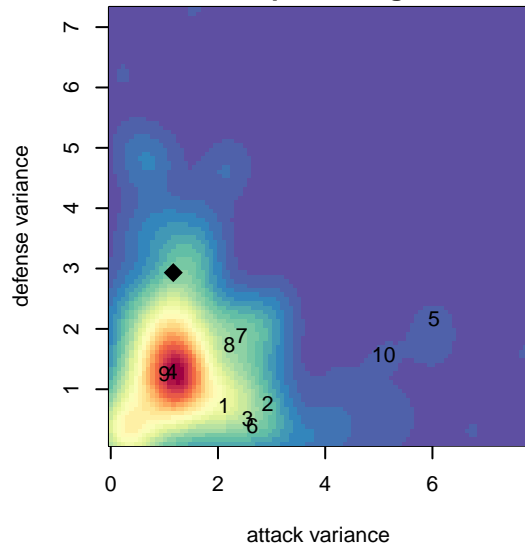

RSA Elite Giove G02

Rainier Soccer Alliance
 Puyallup, WA
 G02 total strength=1150
 attack=2.8 defense=4.03
 fall league = PSPL Classic 1 U16

alt names used:
 RSA Elite 02
 RSA Elite 02 Giove
 RAINIER SOCCER ALLIANCE ELITE 02 – RAI
 RSA Elite G02 – Giove
 RAINIER SOCCER ALLIANCE ELITE 02 – GIC

Venues played:
 2017 Clash At the Border Gold/Silver/Bronze
 2017 PSPL Classic 1 U16
 2017 AstroTurf Showcase GU16 C
 2017 PacNW Winter Classic 2002 Showcase P
 2017 WA Cup Silver Division

RSA Elite Giove G02
 Dots are actual minus expected GF (blue circles) and GA (red triangles).
 Blue line is smoothed change in attack strength. Red is smoothed change in defense strength.

**attack and defense variance (black dot)
relative to other teams
and top 10 in region**

**attack and defense rating
relative to others at age
and all opponents in last 13 months**

Performance relative to 13 month average