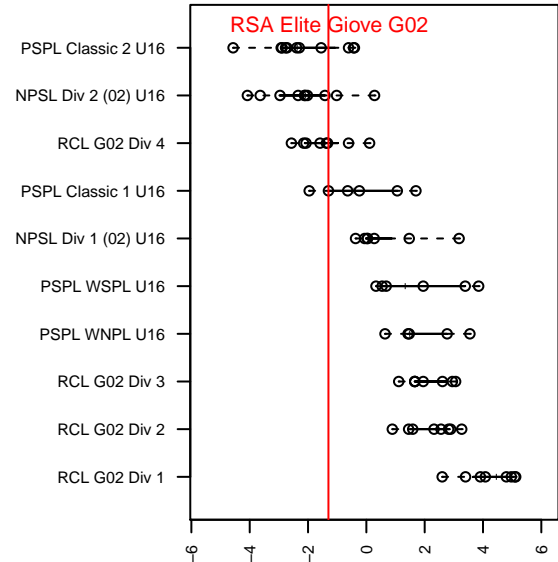

RSA Elite Giove G02

Rainier Soccer Alliance
 Puyallup, WA
 G02 total strength=1150
 attack=2.8 defense=4.03
 fall league = PSPL Classic 1 U16

alt names used:
 RSA Elite 02
 RSA Elite 02 Giove
 RAINIER SOCCER ALLIANCE ELITE 02 – RAI
 RSA Elite G02 – Giove
 RAINIER SOCCER ALLIANCE ELITE 02 – GIC

Venues played:
 2017 Clash At the Border Gold/Silver/Bronze
 2017 PSPL Classic 1 U16
 2017 AstroTurf Showcase GU16 C
 2017 PacNW Winter Classic 2002 Showcase P
 2017 WA Cup Silver Division

RSA Elite Giove G02
 Dots are actual minus expected GF (blue circles) and GA (red triangles).
 Blue line is smoothed change in attack strength. Red is smoothed change in defense strength.

**attack and defense variance (black dot)
relative to other teams
and top 10 in region**

**attack and defense rating
relative to others at age
and all opponents in last 13 months**

Performance relative to 13 month average